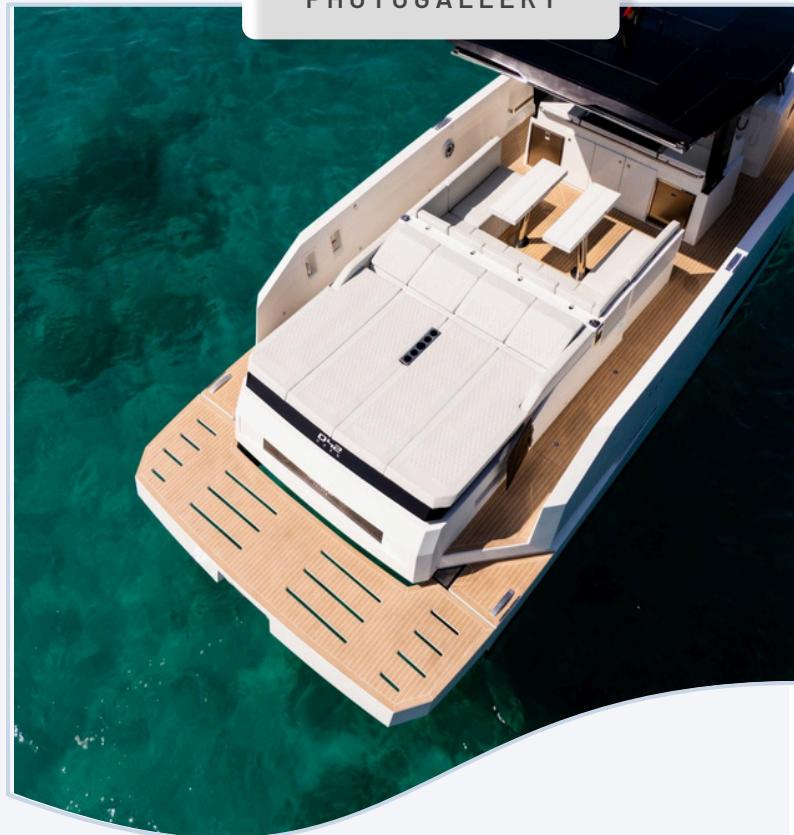

EQUIPMENT

Hidraulic Swim platform

Bluetooth system

Bimini top

Freshwater shower

Bow and stern sundecks

Cabin and toilet

EXTRAS

SEABOB

365€

EXTRA HOUR

150€

TRANSFER

250€

PHOTOGALLERY