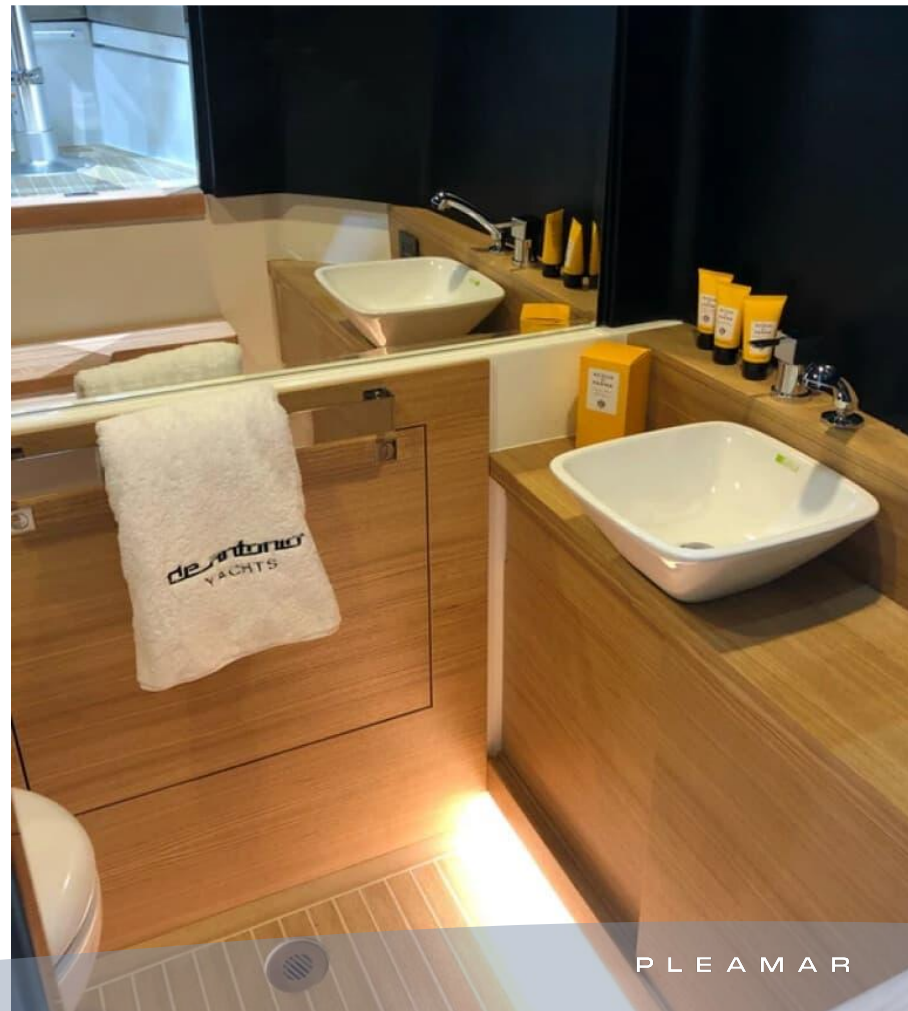

D28

DE ANTONIO

PLEAMAR