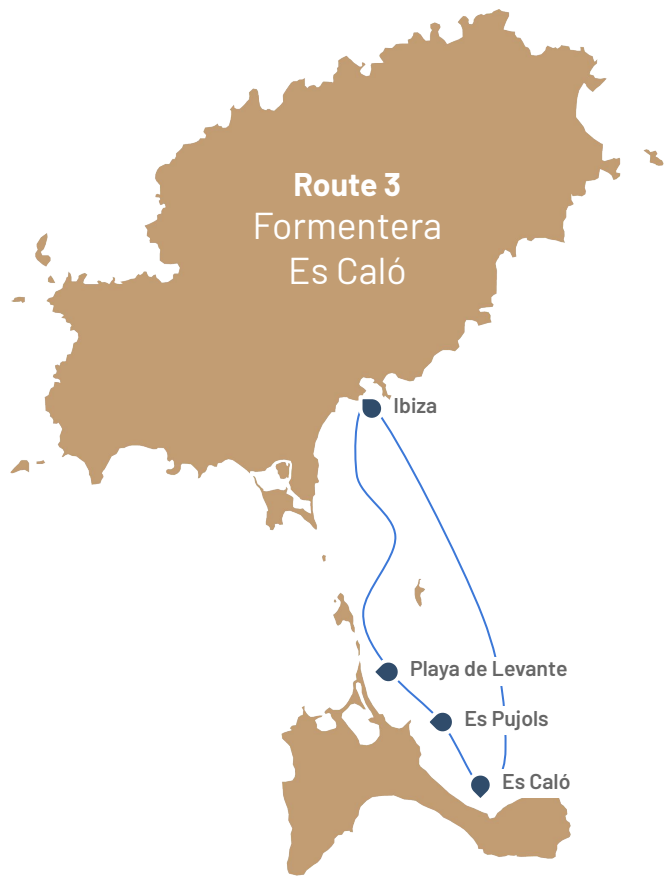

D32

DE ANTONIO

BOAT ROUTES  
**IBIZA**  
**FORMENTERA**

BOAT ROUTES

## ***SOUTH OF IBIZA FORMENTERA***