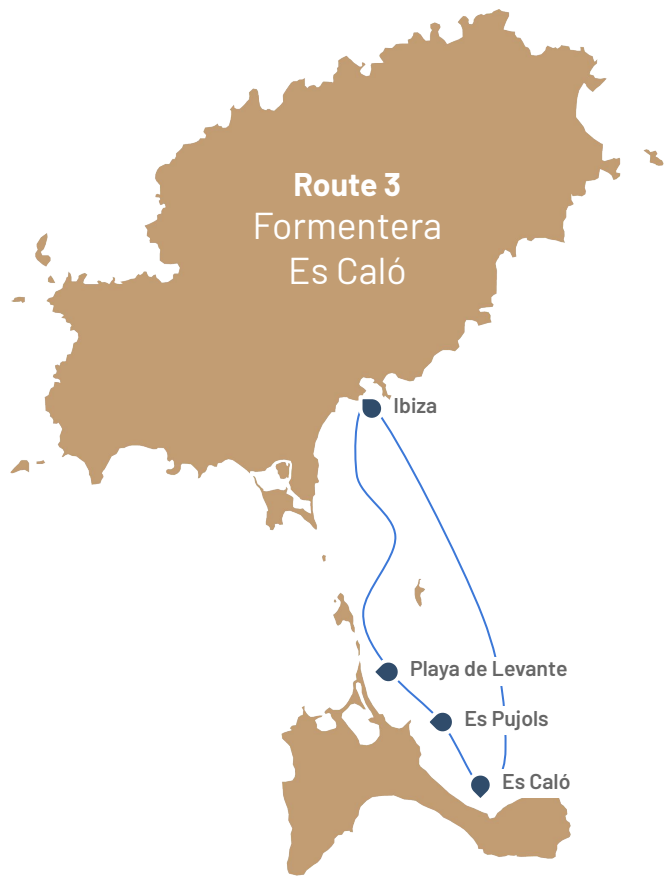

D36

DE ANTONIO

D36

DE ANTONIO

BOAT ROUTES
IBIZA
FORMENTERA

BOAT ROUTES
***SOUTH OF IBIZA
FORMENTERA***