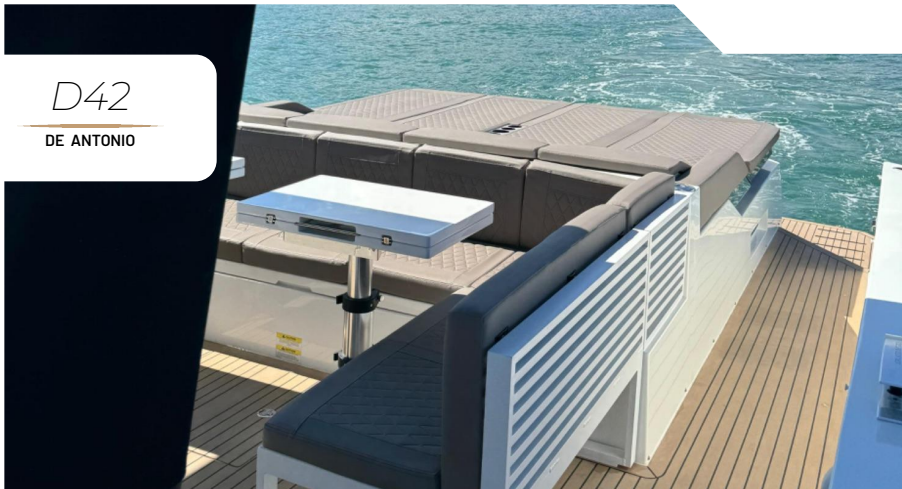

D42

DE ANTONIO