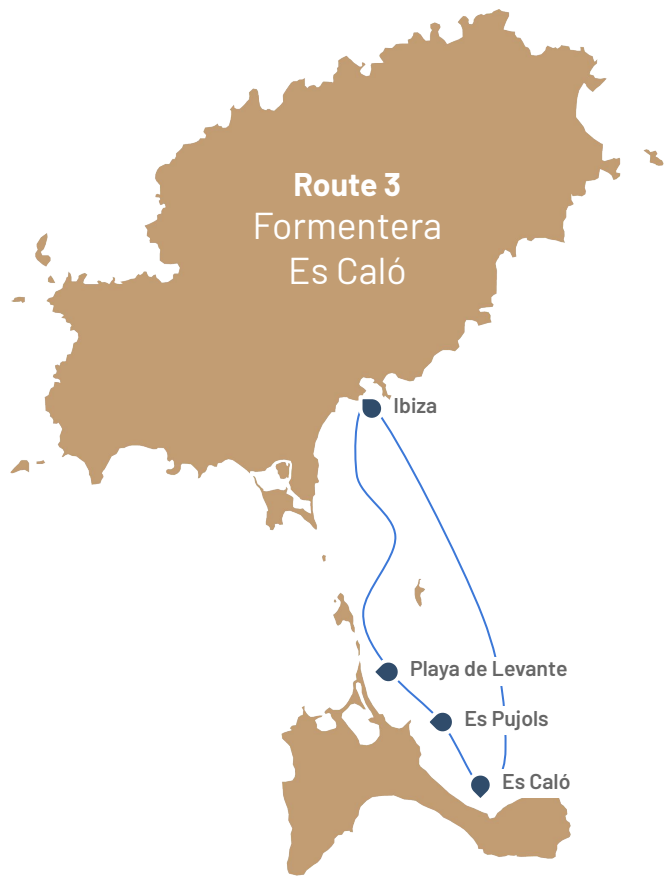

D42

DE ANTONIO

D42

DE ANTONIO

BOAT ROUTES
IBIZA
FORMENTERA

BOAT ROUTES
***SOUTH OF IBIZA
FORMENTERA***