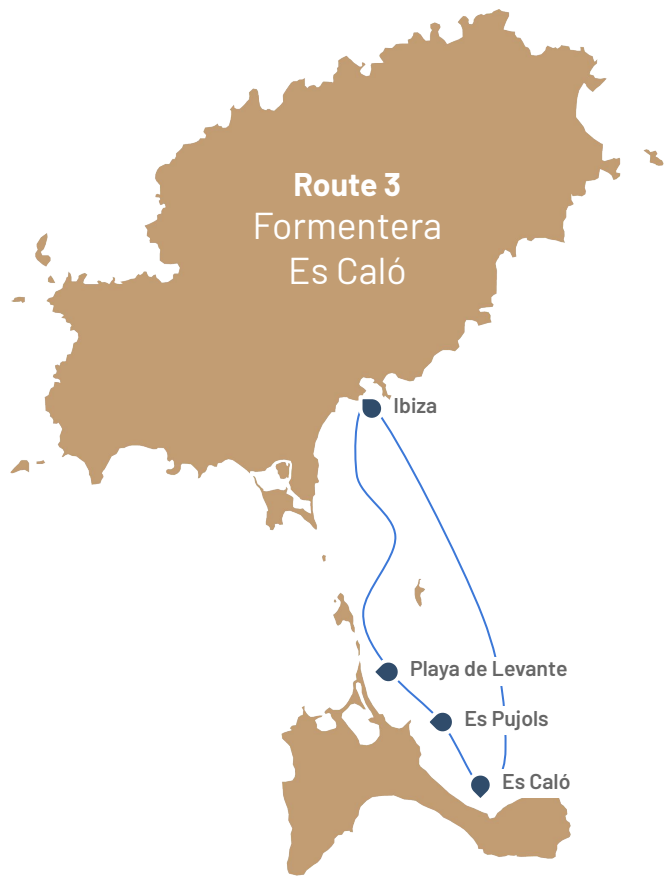

PARDO 50

PARDO 50

BOAT ROUTES  
**IBIZA**  
**FORMENTERA**

BOAT ROUTES  
***SOUTH OF IBIZA  
FORMENTERA***