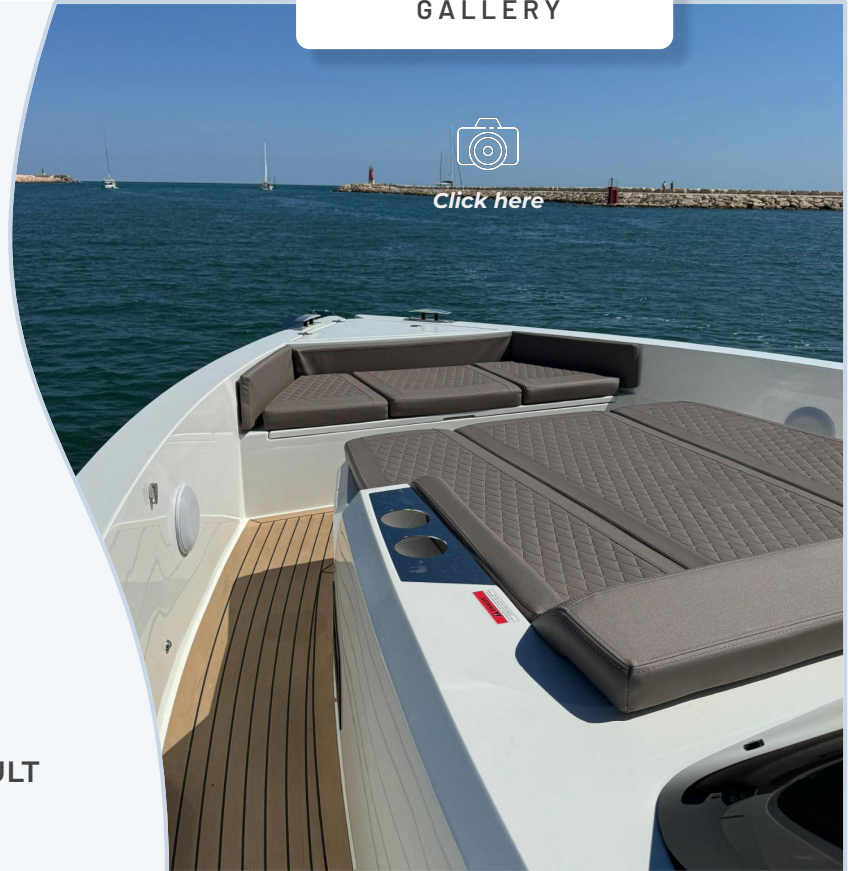

EQUIPMENT

Bathing platform

Bluetooth equipment

Stern sundeck awning

Freshwater shower aft

Solarium at bow and stern

Dining area

OPTIONAL EXTRAS

SEABOB

300€

EXTRA HOUR

150€

CATERING

CONSULT

GALLERY

[Click here](#)